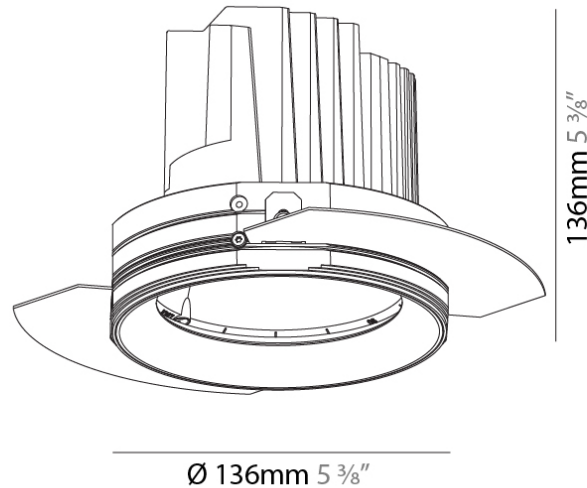

ELECTRICAL

Lamp Type: LED (Zhaga Standard)
Input Wattage (W): 13.2 / 16.5
Total Output Wattage (W): 12.1 / 14.7
Dimming: Tri-Mode (Non-Dimming and Phase Dimming (120Vac only) and 0-10V Dimming)
Driver Included: No
Driver Location: Recessed Housing
Driver Type: Constant Current - Universal
Driver Class: Class 2
Housing: See components
Input Voltage (V): 120 - 277
Constant Current (MA): 350

LED

Number of LEDs: 1
Color Temperature (°K): 2700 / 3000 / 3500 / 4000
Max. Delivered Lumen (lm): 870 / 970 / 1038 / 1060
Nominal Lumen (lm): 960 / 1070 / 1156 / 1180
CRI: >90 CRI
Efficiency (%): 90.5
Lamp Life (hrs): 50000
Upon Request: RGB-W Tunable White Special Color Temperature Special LED

OPTICAL

Reflector: 10
Beam Angle: Narrow
Adjustability: Rotational 355°; Tilt 30°
Upon Request: Special Beam Angles

RATINGS AND CERTIFICATIONS

382, F 416-247-9319, www.zaneen.com
Certified by Intertek for North American Standards. At the end of the existing Model #. For assistance on 'custom' specifications, contact zteam@zaneen.com.
In a constant effort to supply the best product, we reserve the right to change specifications or materials without notice. The most recent specification sheets are found at zaneen.com
IP rating: IP20

140mm 5 1/2"
150mm 5 7/8"
10 | 12 1/2 | 15 | 25mm
3/8" 1/2" 9/16" 1"
± 30° 355°

A